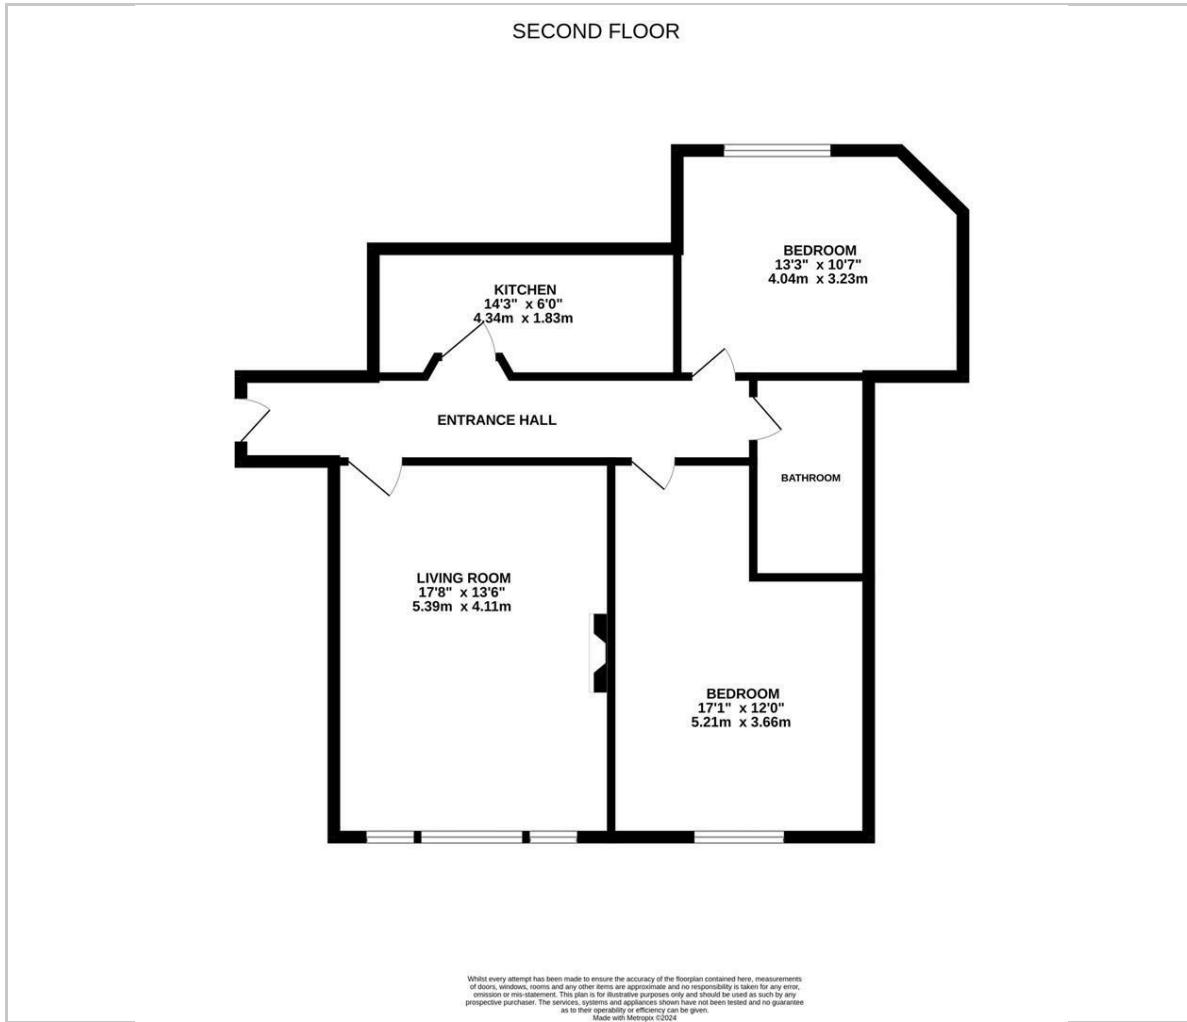

Floor Plan

Viewing

Please contact our John Bray Hastings Sales Office on 01424 421544 if you wish to arrange a viewing appointment for this property or require further information.

These particulars, whilst believed to be accurate are set out as a general outline only for guidance and do not constitute any part of an offer or contract. Intending purchasers should not rely on them as statements of representation of fact, but must satisfy themselves by inspection or otherwise as to their accuracy. No person in this firm's employment has the authority to make or give any representation or warranty in respect of the property.

72 High Street, Hasting, East Sussex, TN34 3EL
Tel: 01424 421544 Email: enquiries@johnbrayandsons.com www.johnbrayandsons.com

Area Map

Energy Efficiency Graph