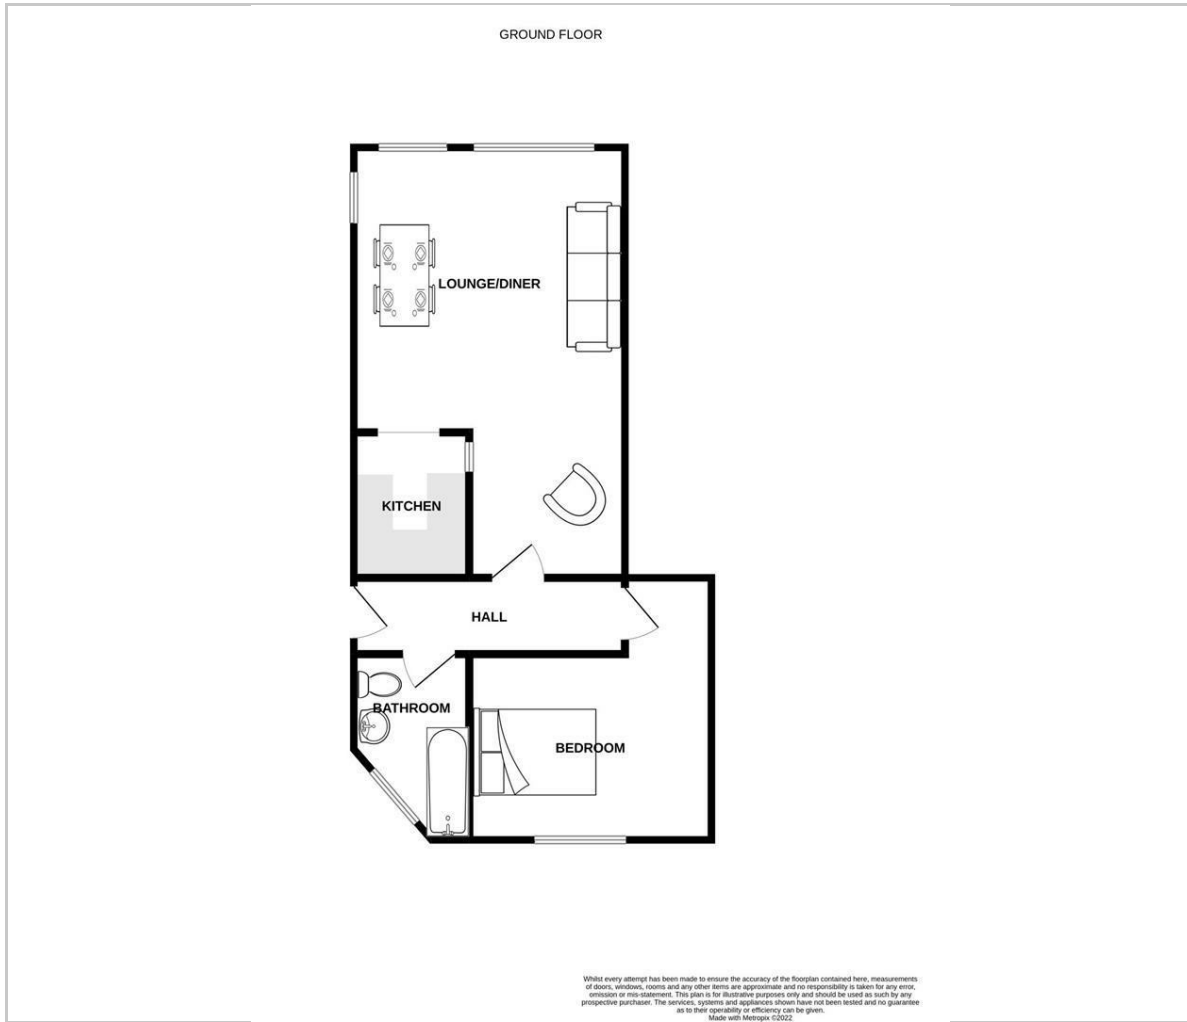

- Share of freehold.
- 79-year lease, which can be extended at low cost.
- Service charges: £772,58 PA last paid. Paid twice a year (£380 twice a year)
- Works completed over the last 5 years to include the exterior decoration, roofing, internal lighting, emergency lighting, and emergency fire doors.
- Council Tax band A

Living room
14'9" x 13'5" (4.52 x 4.09)

Kitchen
6'7" x 5'10" (2.03 x 1.79)

Bedroom one
10'1" x 9'1" (3.08 x 2.78)

Bathroom
9'3" x 5'4" (2.83 x 1.65)

Floor Plan

Viewing

Please contact our John Bray Hastings Sales Office on 01424 421544 if you wish to arrange a viewing appointment for this property or require further information.