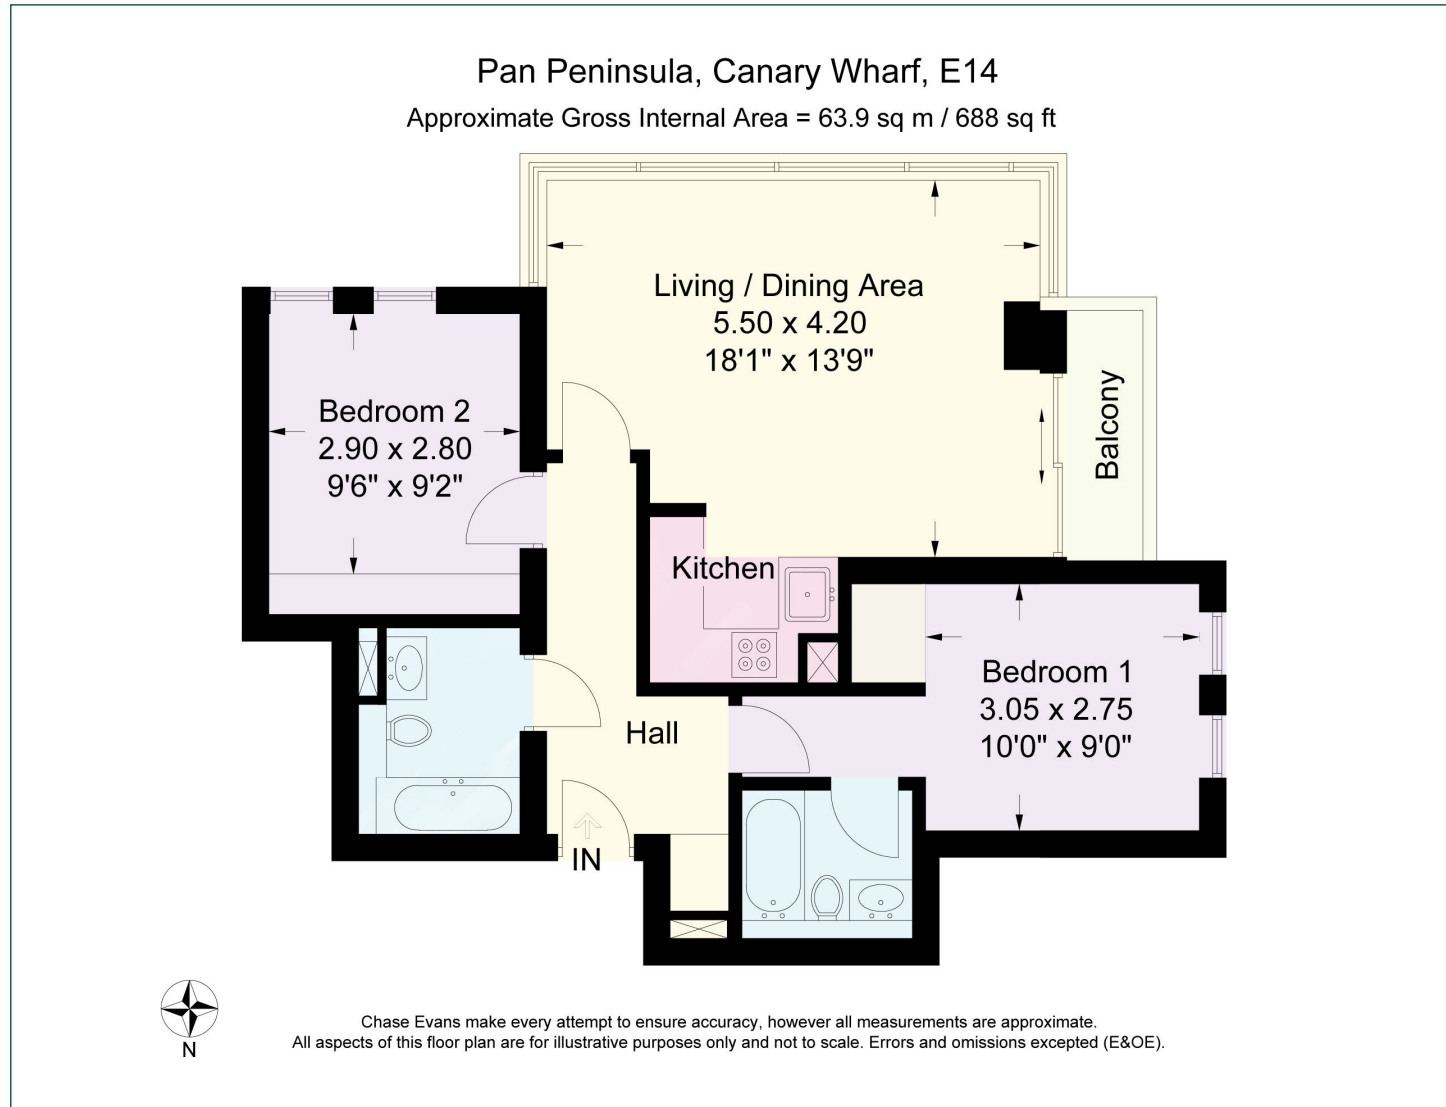

East Tower, Pan Peninsula, Pan Peninsula Square, Canary Wharf, E14

Price **£715 per week** | Furnished

East Tower, Pan Peninsula, Pan Peninsula Square, Canary Wharf, E14

2 Bedrooms

2 Bathrooms

1 Reception

Balcony

Gymnasium

Local Amenities

24-Hour Concierge

0.1 MI South Quay

PHOTOS FOR ILLUSTRATIVE PURPOSES ONLY

A delightfully bright two bedroom, two bathroom apartment with a balcony in Pan Peninsula's East Tower.

This designer furnished apartment includes a spacious living and dining area with dual-aspect views, a fitted kitchen with integrated appliances, an en suite master bedroom, a further double bedroom and a bathroom. Features include extensive glazing, comfort cooling, and underfloor heating and marble tiling in the bathroom.

Local Authority: Tower Hamlets

Council Tax Band: G

EPC: B

Security deposit: equivalent to 5 weeks' rent

Floorplan

688 sq ft | 63.9 sq m

Pan Peninsula

Pan Peninsula, 1 Millharbour, London, E14 9XP