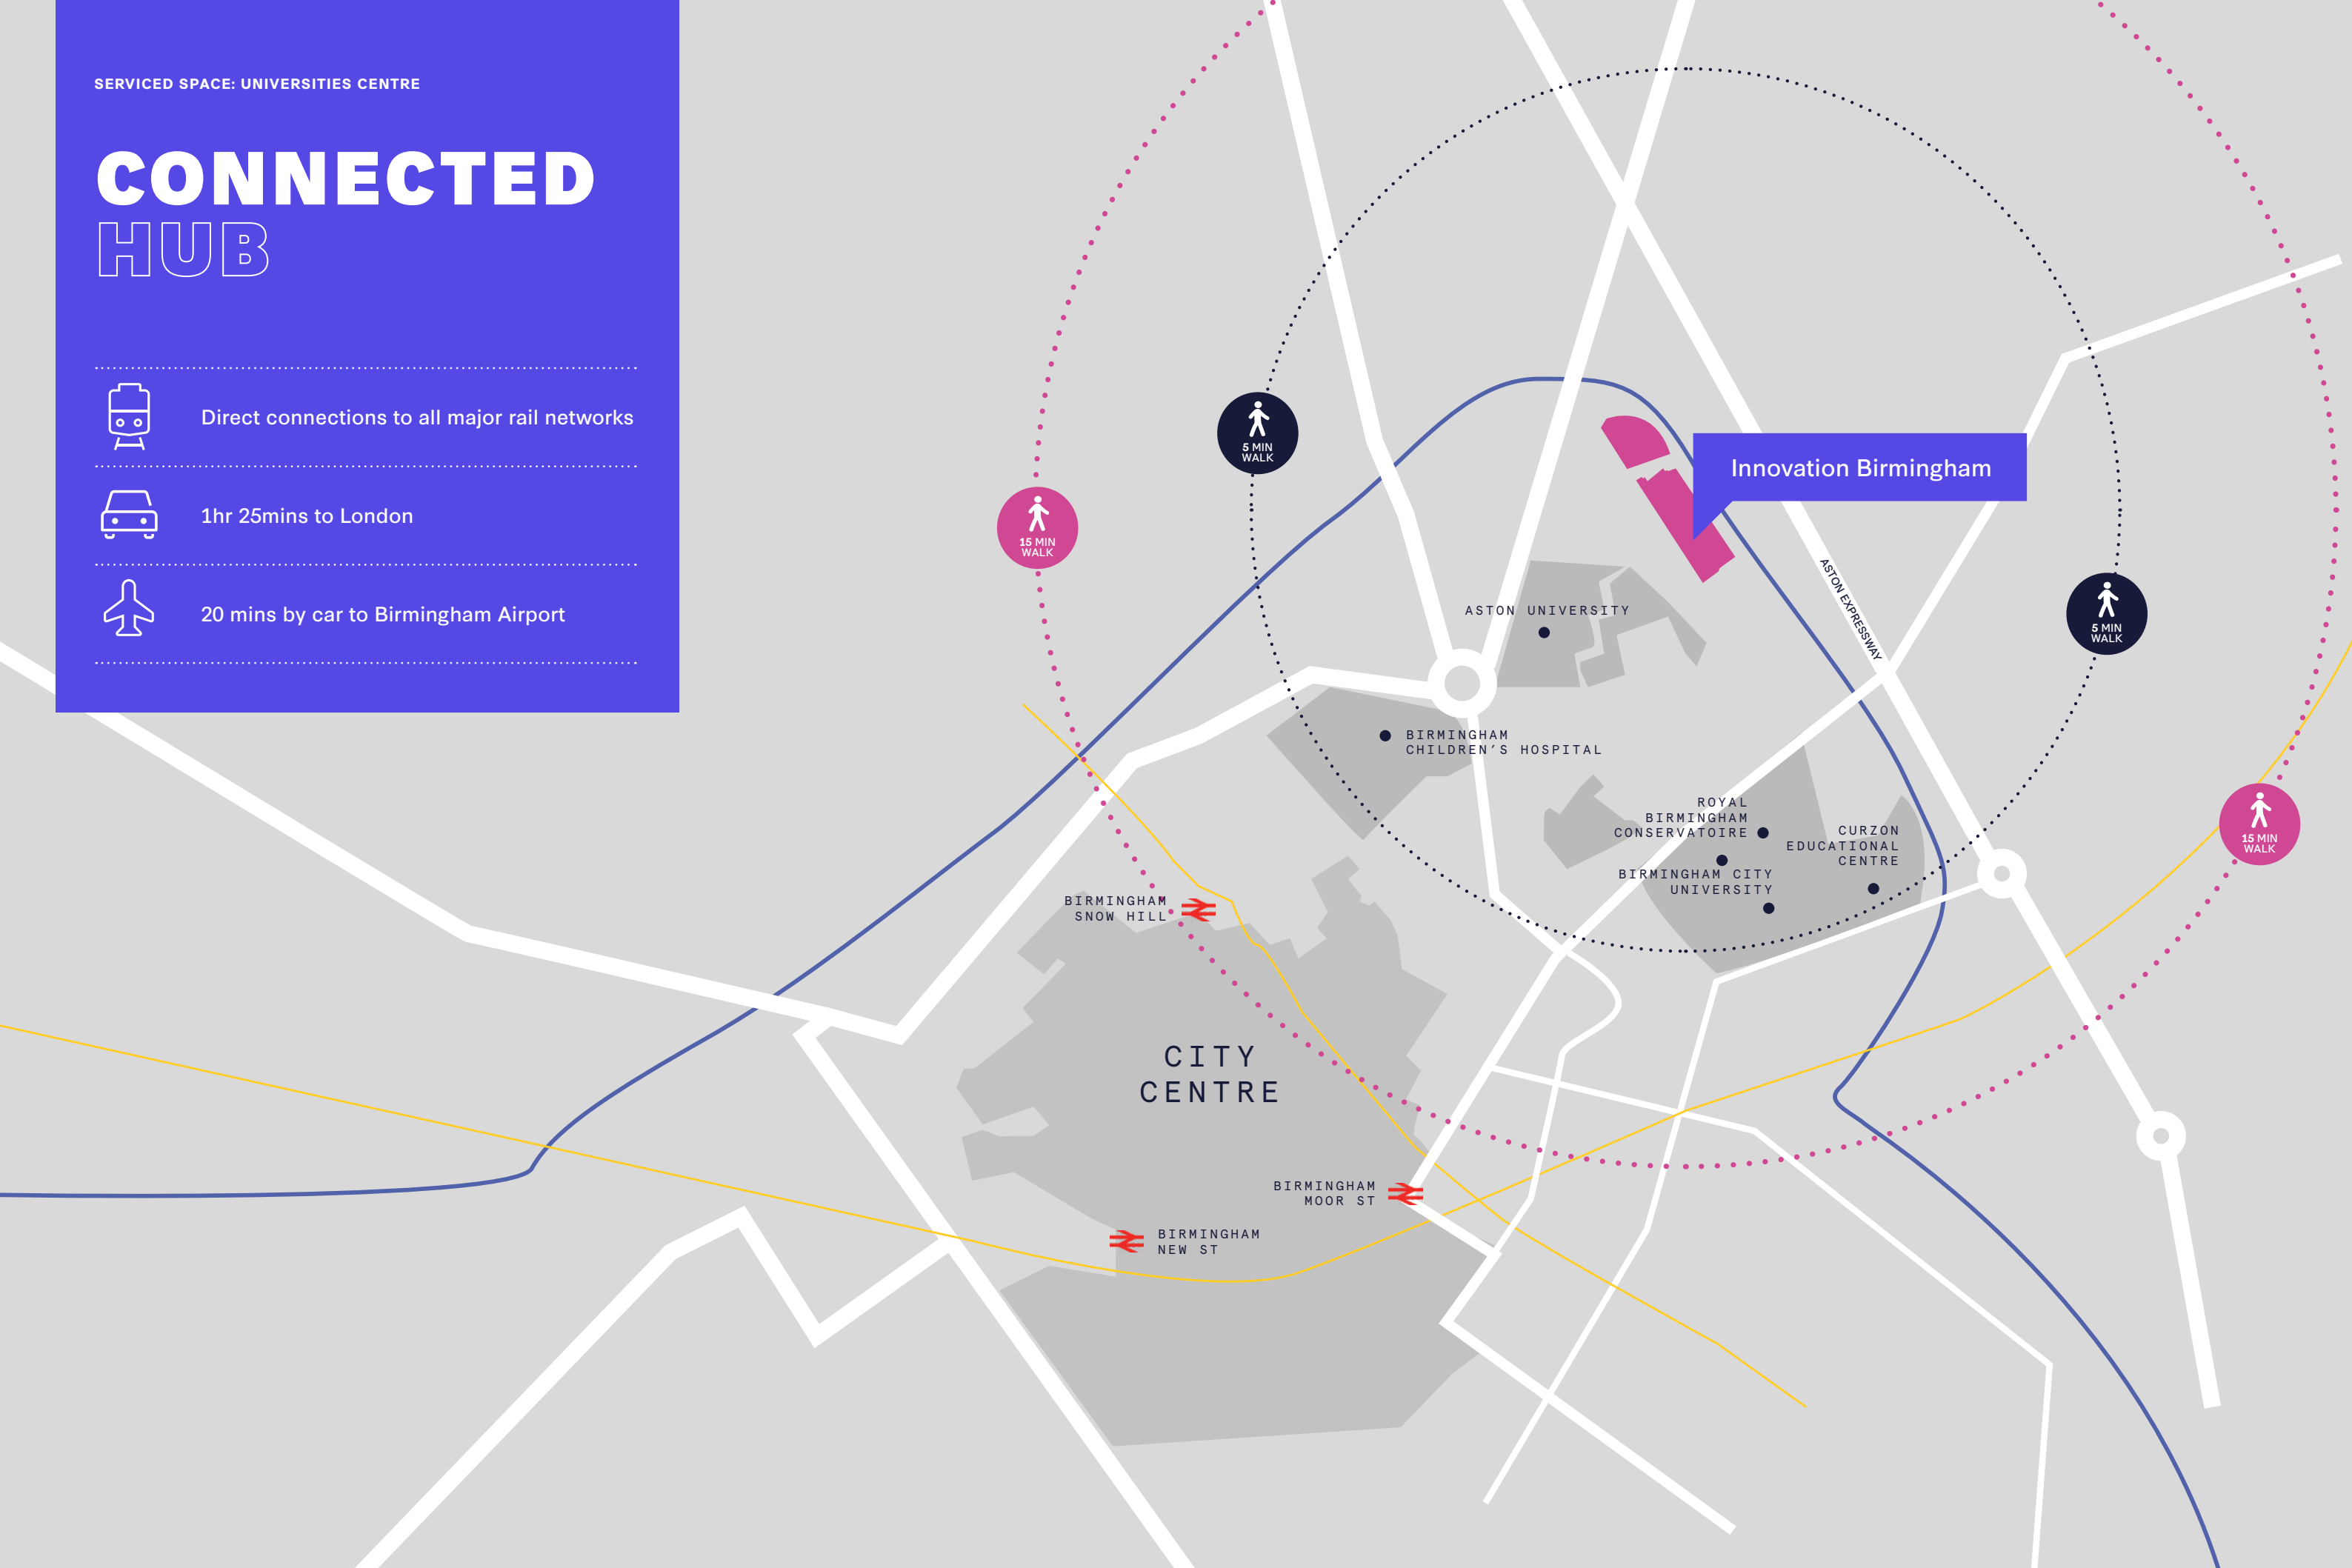

SERVICED SPACE: UNIVERSITIES CENTRE

CONNECTED HUB

Direct connections to all major rail networks

1hr 25mins to London

20 mins by car to Birmingham Airport

SERVICED SPACE AT INNOVATION BIRMINGHAM

Whether you need a private office for a couple of people or a larger space for your business to expand into, our serviced offices are the perfect solution.