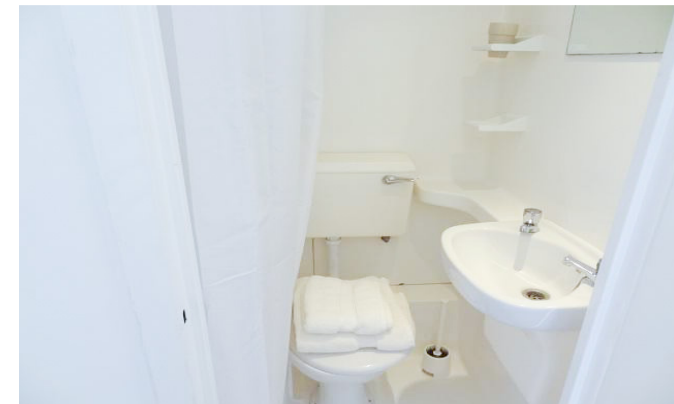

INTERLET

FULHAM PALACE ROAD, HAMMERSMITH, LONDON, W6
£325 PW

A bright and airy single studio apartment located on the first floor of this beautiful period property in Hammersmith, London W6. The studio is fully furnished and consists of an en-suite tiled bathroom, kitchenette with microwave and fridge (use of a fully equipped shared kitchen in the building), and a living/sleeping area with a double bed. The property also benefits from laminate wood flooring, free fiber optic WiFi, complementary digital TV, selected SKY TV channels, CCTV cameras, a lift, secure bicycle storage, a video entry phone, and a communal landscaped garden. All utility bills including council tax are included. The property is situated just a 5 minutes walk from Hammersmith Underground Station (Picadilly, District, Hammersmith & City, and Circle line) and is within walking distance to Fulham, River Thames, Imperial College, The Hammersmith Apollo, and The Lyric Theatre. Bars, restaurants, cafes, and all local amenities are just a stone's throw away. [...]