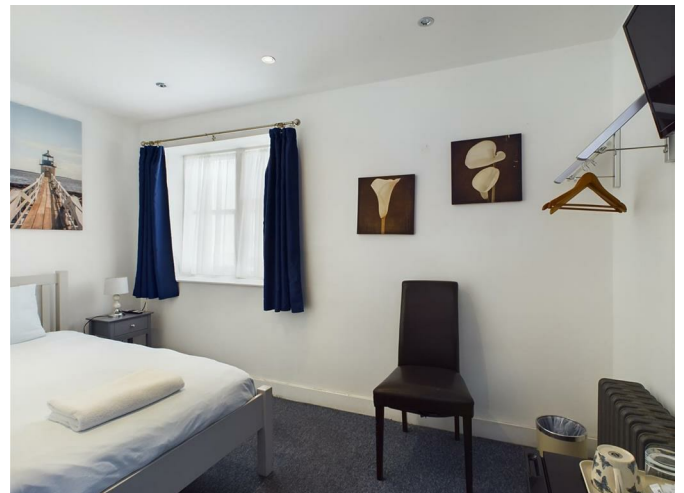

These particulars, whilst believed to be accurate are set out as a general outline only for guidance and do not constitute any part of an offer or contract. Intending purchasers should not rely on them as statements of representation of fact, but must satisfy themselves by inspection or otherwise as to their accuracy. No person in this firm's employment has the authority to make or give any representation or warranty in respect of the property.