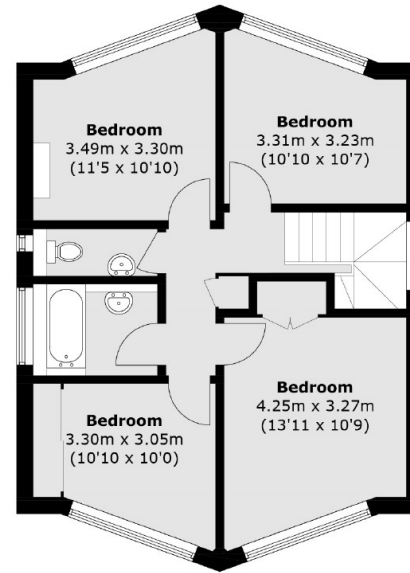

The main reception enjoys a broad view over the well-tended communal grounds and forest area, and the dining room and study both have a view via almost full height glazed doors into the garden. The modern kitchen leads out to the private garden and there is a guest wc.

The first floor continues to impress as all of the four bedrooms are double in size and are serviced by a family bathroom.

Externally the rear garden has been planted and landscaped very well and usefully provides direct access to a garage, which is currently used as a garden room.

### KEY FEATURES

- Award Winning Development
- Four Bedrooms
- Double Garage
- Set Within 12 Acres
- Central Location

**Ground Floor**

**First Floor**

**(Not Shown In Actual  
Location / Orientation)**

Total area (approx.): 133.5 sq. m (1,437 sq. ft)  
Outbuildings (approx.): 24.9 sq. m (268.0 sq. ft)