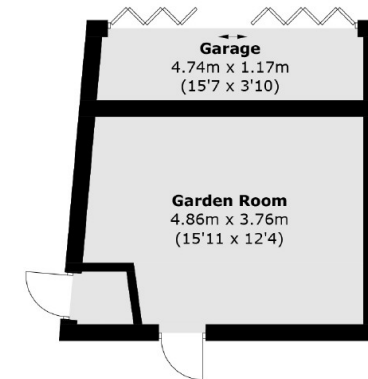

The first floor continues to impress as all of the four bedrooms are double in size and are serviced by a family bathroom.

Externally the rear garden has been planted and landscaped very well and usefully provides direct access to a garage, which is currently used as a garden room.

### KEY FEATURES

- Award Winning Development
- Four Bedrooms
- Double Garage
- Set Within 12 Acres
- Central Location

**Ground Floor**

**First Floor**

**(Not Shown In Actual  
Location / Orientation)**

Total area (approx.): 133.5 sq. m (1,437 sq. ft)  
Outbuildings (approx.): 24.9 sq. m (268.0 sq. ft)