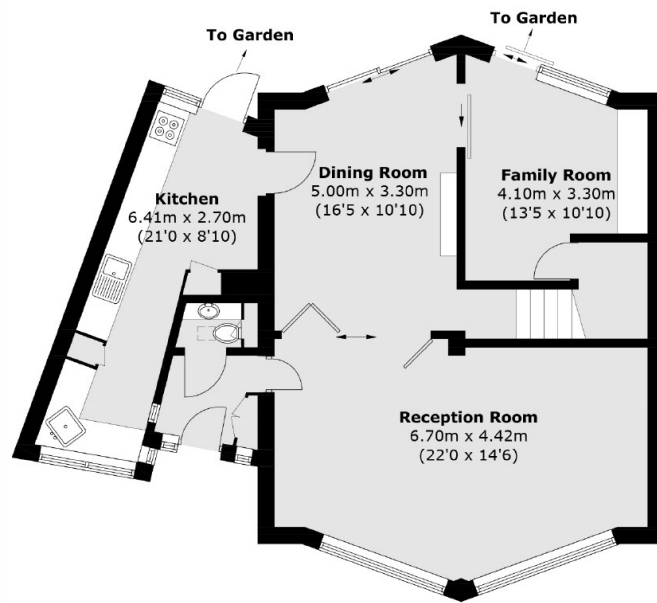

The main reception enjoys a broad view over the well-tended communal grounds and forest area, and the dining room and study both have a view via almost full height glazed doors into the garden. The modern kitchen leads out to the private garden and there is a guest wc.

The first floor continues to impress as all of the four bedrooms are double in size and are serviced by a family bathroom.

Externally the rear garden has been planted and landscaped very well and usefully provides direct access to a garage, which is currently used as a garden room.

### KEY FEATURES

- Award Winning Development
- Four Bedrooms
- Double Garage
- Set Within 12 Acres
- Central Location

**Ground Floor**

**First Floor**

**(Not Shown In Actual  
Location / Orientation)**

Total area (approx.): 133.5 sq. m (1,437 sq. ft)  
Outbuildings (approx.): 24.9 sq. m (268.0 sq. ft)