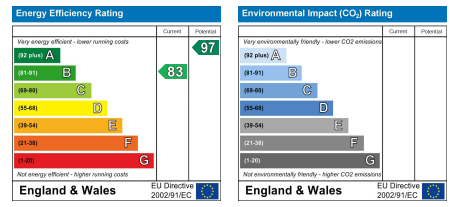

Carwood Park, Bradford, BD4

£1,010 PCM

Ascend
Built on higher standards

12 Duncan Street, Leeds, LS1 6DL
 Tel: 0113 487 5850
 Email: leeds@ascendproperties.com
 www.ascendproperties.com

Ascend
 Built on higher standards