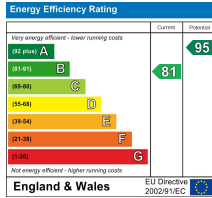

Macaulay Park, Grimsby, DN31

£900 PCM

Ascend
Built on higher standards

12 Duncan Street, Leeds, LS1 6DL
 Tel: 0113 487 5850
 Email: leeds@ascendproperties.com
 www.ascendproperties.com

Ascend
 Built on higher standards