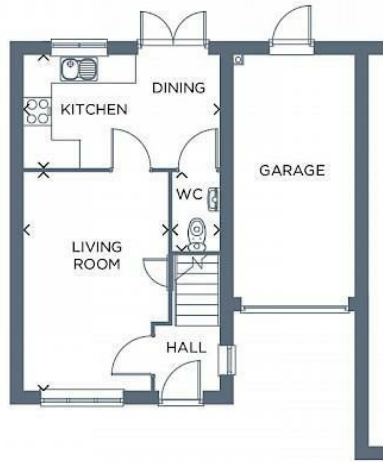

Dane Park, Hull, HU6

£1,175 PCM

Ascend
Built on higher standards

12 Duncan Street, Leeds, LS1 6DL
 Tel: 0113 487 5850
 Email: leeds@ascendproperties.com
 www.ascendproperties.com

Ascend
 Built on higher standards