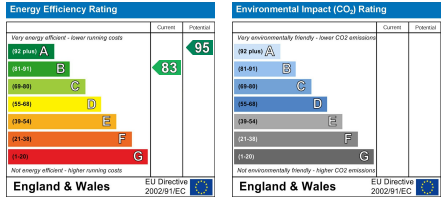

Dane Park, Hull, HU6

£1,175 PCM

Ascend
Built on higher standards

12 Duncan Street, Leeds, LS1 6DL
 Tel: 0113 487 5850
 Email: leeds@ascendproperties.com
 www.ascendproperties.com

Ascend
 Built on higher standards