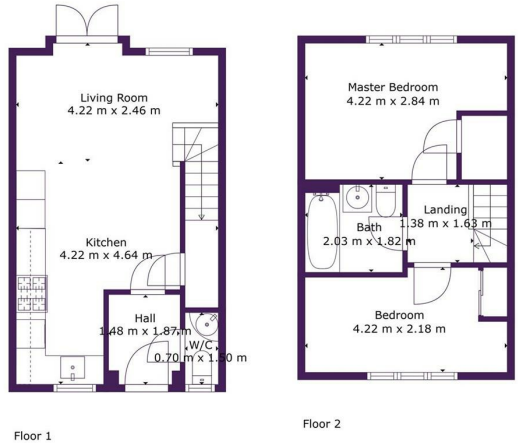

Ascend

12 Duncan Street, Leeds, LS1 6DL
Tel: 0113 487 5850
Email: leeds@ascendproperties.com
www.ascendproperties.com

Ascend

Built on higher standards