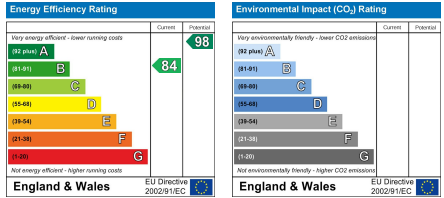

12 Duncan Street, Leeds, LS1 6DL
Tel: 0113 487 5850
Email: leeds@ascendproperties.com
www.ascendproperties.com

Ascend

Built on higher standards