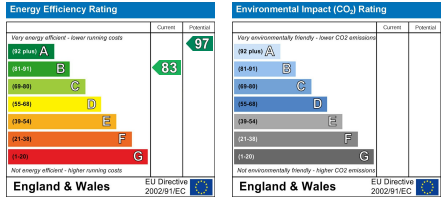

Sir Leo Schultz Road, Hull  
£850 PCM

**Ascend**  
Built on higher standards

12 Duncan Street, Leeds, LS1 6DL  
 Tel: 0113 487 5850  
 Email: leeds@ascendproperties.com  
 www.ascendproperties.com

**Ascend**  
 Built on higher standards