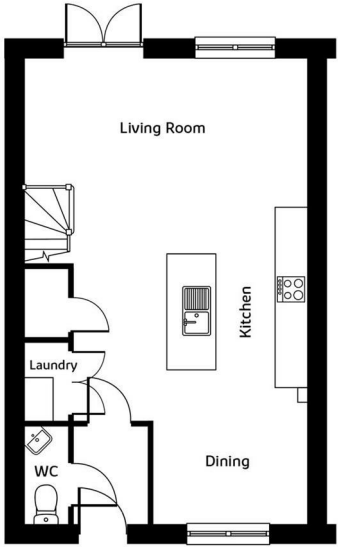

Bridges Close, Scartho Top, Doncaster

£1,185 Per Month

Ascend
Built on higher standards

12 Duncan Street, Leeds, LS1 6DL
 Tel: 0113 487 5850
 Email: leeds@ascendproperties.com
 www.ascendproperties.com

Ascend
 Built on higher standards