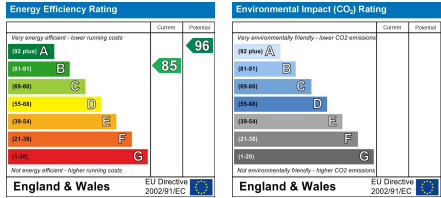

Bridges Close, Scartho Top, Doncaster

£1,185 Per Month

Ascend
Built on higher standards

12 Duncan Street, Leeds, LS1 6DL
 Tel: 0113 487 5850
 Email: leeds@ascendproperties.com
 www.ascendproperties.com

Ascend
 Built on higher standards