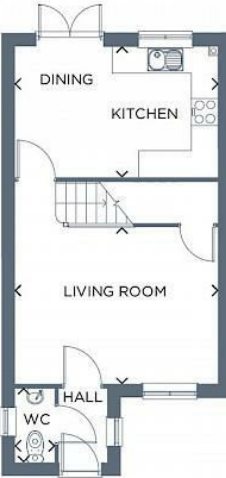

Springfield Meadows, Bolsover, S44

£1,095 Per Month

Ascend
Built on higher standards

12 Duncan Street, Leeds, LS1 6DL
 Tel: 0113 487 5850
 Email: leeds@ascendproperties.com
 www.ascendproperties.com

Ascend
 Built on higher standards