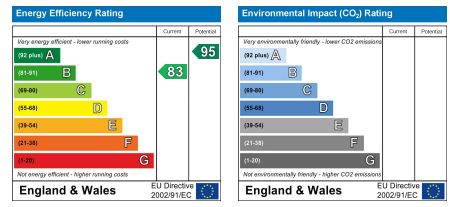

Springfield Meadows, Bolsover, S44

£1,095 Per Month

Ascend
Built on higher standards

12 Duncan Street, Leeds, LS1 6DL
 Tel: 0113 487 5850
 Email: leeds@ascendproperties.com
 www.ascendproperties.com

Ascend
 Built on higher standards