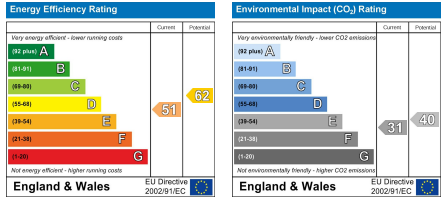

Bank Street, Sheffield

£750 PCM

Ascend

Built on higher standards

12 Duncan Street, Leeds, LS1 6DL
 Tel: 0113 487 5850
 Email: leeds@ascendproperties.com
 www.ascendproperties.com

Ascend
 Built on higher standards