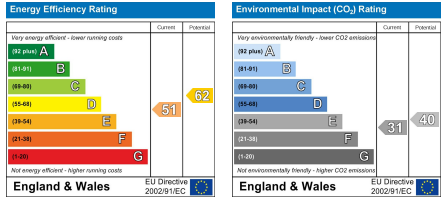

Bank Street, Sheffield

£850 PCM

Ascend

Built on higher standards

12 Duncan Street, Leeds, LS1 6DL
 Tel: 0113 487 5850
 Email: leeds@ascendproperties.com
 www.ascendproperties.com

Ascend
 Built on higher standards