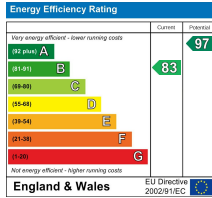

Sir Leo Schultz Road, Hull
£900 PCM

Ascend
Built on higher standards

12 Duncan Street, Leeds, LS1 6DL
 Tel: 0113 487 5850
 Email: leeds@ascendproperties.com
 www.ascendproperties.com

Ascend
 Built on higher standards