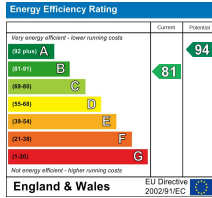

Macaulay Park, Grimsby, DN31

£975 PCM

Ascend
Built on higher standards

12 Duncan Street, Leeds, LS1 6DL
 Tel: 0113 487 5850
 Email: leeds@ascendproperties.com
 www.ascendproperties.com

Ascend
 Built on higher standards