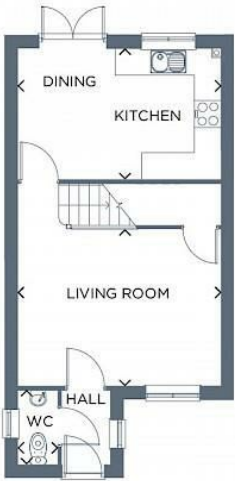

Macaulay Park, Grimsby, DN31

£975 PCM

Ascend
Built on higher standards

12 Duncan Street, Leeds, LS1 6DL
 Tel: 0113 487 5850
 Email: leeds@ascendproperties.com
 www.ascendproperties.com

Ascend
 Built on higher standards