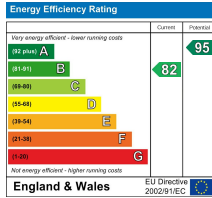

Macaulay Park, Grimsby, DN31

£990 PCM

Ascend
Built on higher standards

12 Duncan Street, Leeds, LS1 6DL
 Tel: 0113 487 5850
 Email: leeds@ascendproperties.com
 www.ascendproperties.com

Ascend
 Built on higher standards