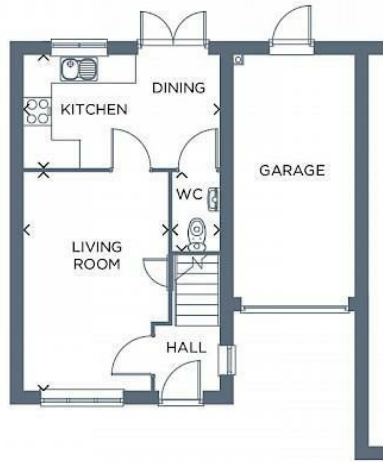

Macaulay Park, Grimsby, DN31

£990 PCM

Ascend
Built on higher standards

12 Duncan Street, Leeds, LS1 6DL
 Tel: 0113 487 5850
 Email: leeds@ascendproperties.com
 www.ascendproperties.com

Ascend
 Built on higher standards