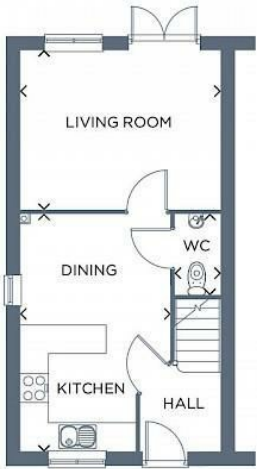

Carwood Park, Bradford, BD4

£1,195 PCM

Ascend
Built on higher standards

12 Duncan Street, Leeds, LS1 6DL
 Tel: 0113 487 5850
 Email: leeds@ascendproperties.com
 www.ascendproperties.com

Ascend
 Built on higher standards