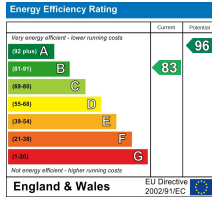

Carwood Park, Bradford, BD4

£1,195 PCM

Ascend
Built on higher standards

12 Duncan Street, Leeds, LS1 6DL
 Tel: 0113 487 5850
 Email: leeds@ascendproperties.com
 www.ascendproperties.com

Ascend
 Built on higher standards