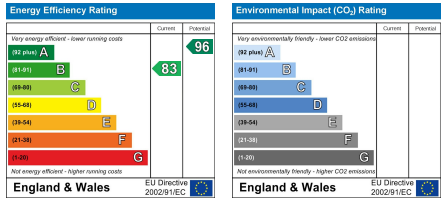

Carwood Park, Bradford, BD4

£1,185 Per Month

Ascend
Built on higher standards

12 Duncan Street, Leeds, LS1 6DL
 Tel: 0113 487 5850
 Email: leeds@ascendproperties.com
 www.ascendproperties.com

Ascend
 Built on higher standards