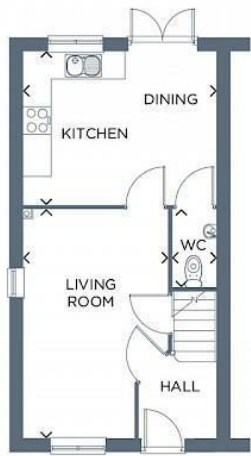

Carwood Park, Bradford, BD4

£1,185 Per Month

Ascend
Built on higher standards

12 Duncan Street, Leeds, LS1 6DL
 Tel: 0113 487 5850
 Email: leeds@ascendproperties.com
 www.ascendproperties.com

Ascend
 Built on higher standards