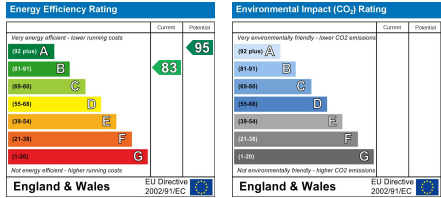

Dane Park, Hull, HU6
£1,155 Per Month

Ascend
Built on higher standards

12 Duncan Street, Leeds, LS1 6DL
 Tel: 0113 487 5850
 Email: leeds@ascendproperties.com
 www.ascendproperties.com

Ascend
 Built on higher standards