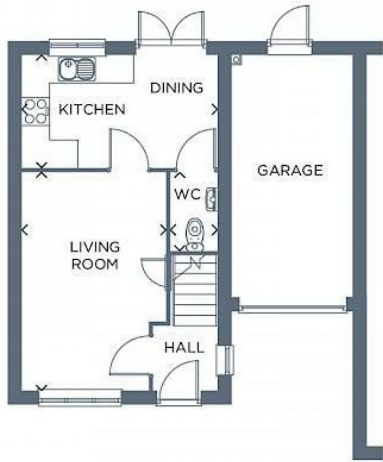

Dane Park, Hull, HU6
£1,155 Per Month

Ascend
Built on higher standards

12 Duncan Street, Leeds, LS1 6DL
 Tel: 0113 487 5850
 Email: leeds@ascendproperties.com
 www.ascendproperties.com

Ascend
 Built on higher standards