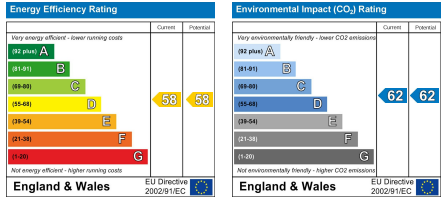

Victoria Riverside, Goodman Street, Leeds

£975 PCM

Ascend
Built on higher standards

12 Duncan Street, Leeds, LS1 6DL
 Tel: 0113 487 5850
 Email: leeds@ascendproperties.com
 www.ascendproperties.com

Ascend
 Built on higher standards