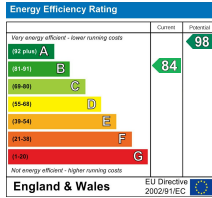

Bridges Close, Ferriby Fields, Grimsby

£1,075 PCM

Ascend
Built on higher standards

12 Duncan Street, Leeds, LS1 6DL
 Tel: 0113 487 5850
 Email: leeds@ascendproperties.com
 www.ascendproperties.com

Ascend
 Built on higher standards