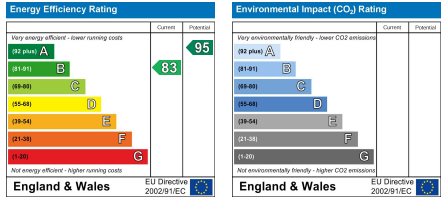

Carwood Park, Bradford, BD4

£1,235 PCM

Ascend
Built on higher standards

12 Duncan Street, Leeds, LS1 6DL
 Tel: 0113 487 5850
 Email: leeds@ascendproperties.com
 www.ascendproperties.com

Ascend
 Built on higher standards