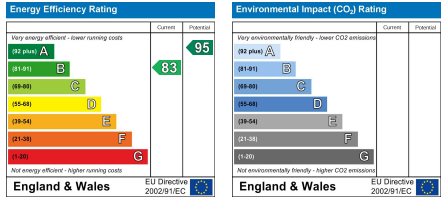

Springfield Meadows, Bolsover, S44

£1,095 PCM

Ascend
Built on higher standards

12 Duncan Street, Leeds, LS1 6DL
 Tel: 0113 487 5850
 Email: leeds@ascendproperties.com
 www.ascendproperties.com

Ascend
 Built on higher standards