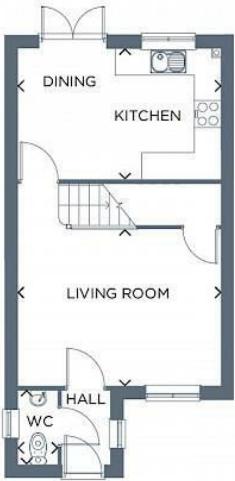

Springfield Meadows, Bolsover, S44

£1,095 PCM

Ascend
Built on higher standards

12 Duncan Street, Leeds, LS1 6DL
 Tel: 0113 487 5850
 Email: leeds@ascendproperties.com
 www.ascendproperties.com

Ascend
 Built on higher standards