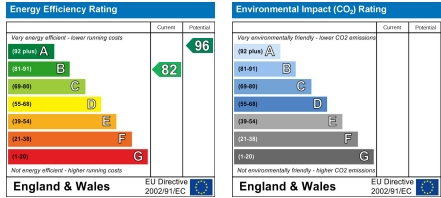

Macaulay Park, Grimsby, DN31

£850 PCM

Ascend
Built on higher standards

12 Duncan Street, Leeds, LS1 6DL
 Tel: 0113 487 5850
 Email: leeds@ascendproperties.com
 www.ascendproperties.com

Ascend
 Built on higher standards