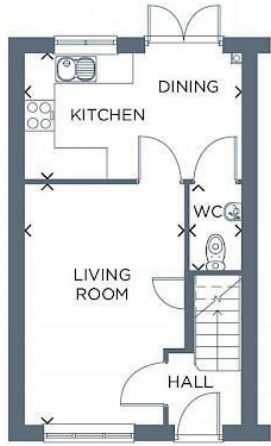

Macaulay Park, Grimsby, DN31

£850 PCM

Ascend
Built on higher standards

12 Duncan Street, Leeds, LS1 6DL
 Tel: 0113 487 5850
 Email: leeds@ascendproperties.com
 www.ascendproperties.com

Ascend
 Built on higher standards