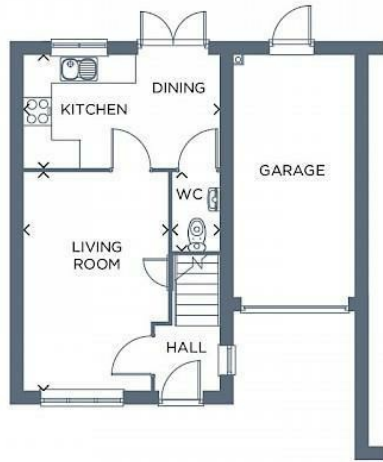

Macaulay Park, Grimsby, DN31

£975 PCM

Ascend
Built on higher standards

12 Duncan Street, Leeds, LS1 6DL
 Tel: 0113 487 5850
 Email: leeds@ascendproperties.com
 www.ascendproperties.com

Ascend
 Built on higher standards