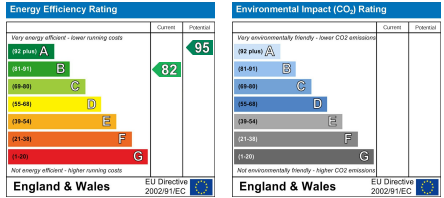

Macaulay Park, Grimsby, DN31

£975 PCM

Ascend
Built on higher standards

12 Duncan Street, Leeds, LS1 6DL
 Tel: 0113 487 5850
 Email: leeds@ascendproperties.com
 www.ascendproperties.com

Ascend
 Built on higher standards