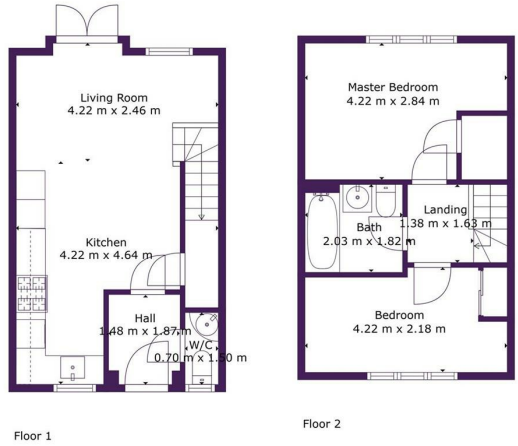

Ascend

12 Duncan Street, Leeds, LS1 6DL
Tel: 0113 487 5850
Email: leeds@ascendproperties.com
www.ascendproperties.com

Ascend

Built on higher standards