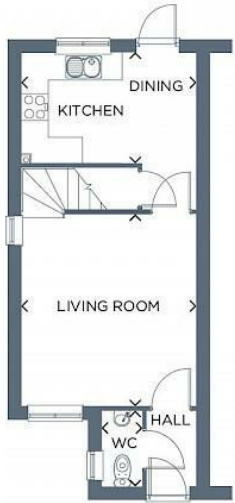

Carwood Park, Bradford, BD4

£975 PCM

Ascend
Built on higher standards

12 Duncan Street, Leeds, LS1 6DL
 Tel: 0113 487 5850
 Email: leeds@ascendproperties.com
 www.ascendproperties.com

Ascend
 Built on higher standards