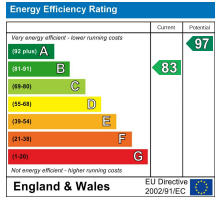

Carwood Park, Bradford, BD4

£975 PCM

Ascend
Built on higher standards

12 Duncan Street, Leeds, LS1 6DL
 Tel: 0113 487 5850
 Email: leeds@ascendproperties.com
 www.ascendproperties.com

Ascend
 Built on higher standards