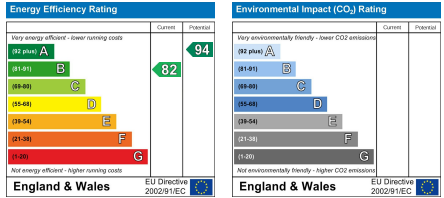

Macaulay Park, Grimsby, DN31

£990 PCM

Ascend
Built on higher standards

12 Duncan Street, Leeds, LS1 6DL
 Tel: 0113 487 5850
 Email: leeds@ascendproperties.com
 www.ascendproperties.com

Ascend
 Built on higher standards