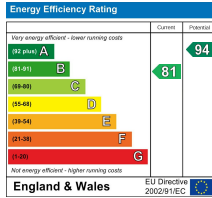

Macaulay Park, Grimsby, DN31

£990 PCM

Ascend
Built on higher standards

12 Duncan Street, Leeds, LS1 6DL
 Tel: 0113 487 5850
 Email: leeds@ascendproperties.com
 www.ascendproperties.com

Ascend
 Built on higher standards