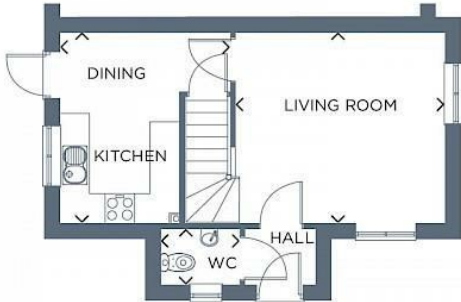

Dane Park, Hull, HU6
£915 PCM

Ascend
Built on higher standards

12 Duncan Street, Leeds, LS1 6DL
 Tel: 0113 487 5850
 Email: leeds@ascendproperties.com
 www.ascendproperties.com

Ascend
 Built on higher standards