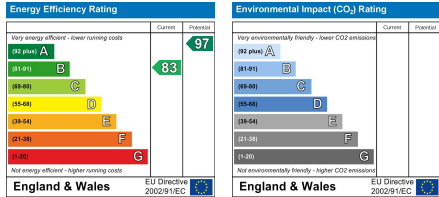

Dane Park, Hull, HU6
£915 PCM

Ascend
Built on higher standards

12 Duncan Street, Leeds, LS1 6DL
 Tel: 0113 487 5850
 Email: leeds@ascendproperties.com
 www.ascendproperties.com

Ascend
 Built on higher standards