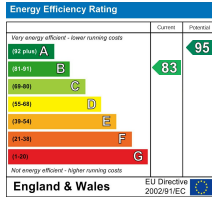

Carwood Park, Bradford, BD4

£1,160 PCM

Ascend
Built on higher standards

12 Duncan Street, Leeds, LS1 6DL
 Tel: 0113 487 5850
 Email: leeds@ascendproperties.com
 www.ascendproperties.com

Ascend
 Built on higher standards