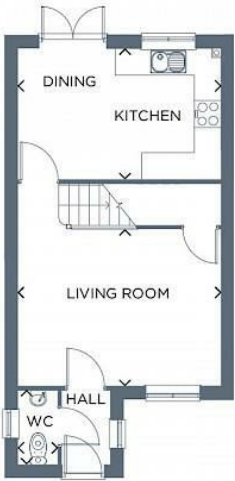

Carwood Park, Bradford, BD4

£1,160 PCM

Ascend
Built on higher standards

12 Duncan Street, Leeds, LS1 6DL
 Tel: 0113 487 5850
 Email: leeds@ascendproperties.com
 www.ascendproperties.com

Ascend
 Built on higher standards