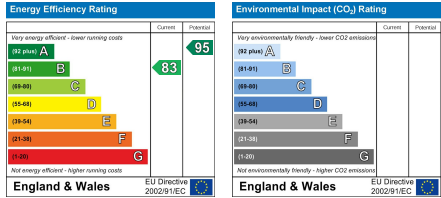

Dane Park, Hull, HU6

£1,090 PCM

Ascend
Built on higher standards

12 Duncan Street, Leeds, LS1 6DL
 Tel: 0113 487 5850
 Email: leeds@ascendproperties.com
 www.ascendproperties.com

Ascend
 Built on higher standards