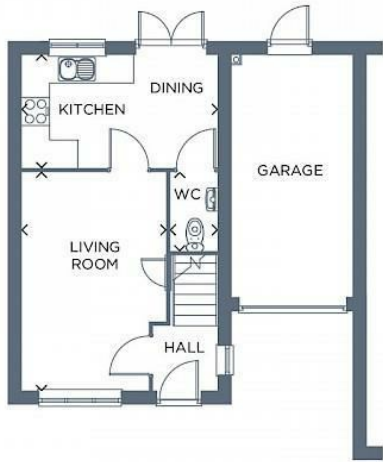

Dane Park, Hull, HU6

£1,090 PCM

Ascend
Built on higher standards

12 Duncan Street, Leeds, LS1 6DL
 Tel: 0113 487 5850
 Email: leeds@ascendproperties.com
 www.ascendproperties.com

Ascend
 Built on higher standards