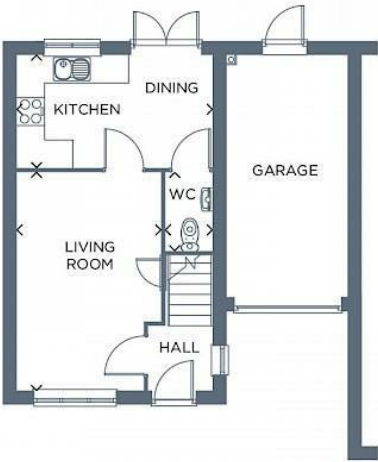

Dane Park, Hull, HU6

£1,090 PCM

Ascend
Built on higher standards

12 Duncan Street, Leeds, LS1 6DL
 Tel: 0113 487 5850
 Email: leeds@ascendproperties.com
 www.ascendproperties.com

Ascend
 Built on higher standards