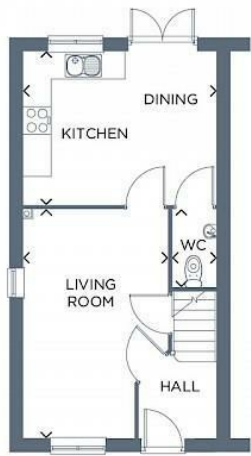

Dane Park, Hull, HU6

£1,050 PCM

Ascend
Built on higher standards

12 Duncan Street, Leeds, LS1 6DL
 Tel: 0113 487 5850
 Email: leeds@ascendproperties.com
 www.ascendproperties.com

Ascend
 Built on higher standards