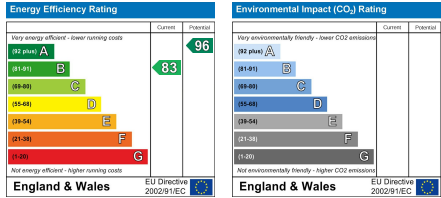

Dane Park, Hull, HU6

£1,050 PCM

Ascend
Built on higher standards

12 Duncan Street, Leeds, LS1 6DL
 Tel: 0113 487 5850
 Email: leeds@ascendproperties.com
 www.ascendproperties.com

Ascend
 Built on higher standards