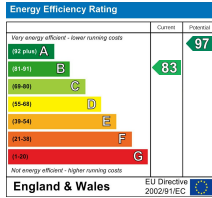

Carwood Park, Bradford, BD4

£975 PCM

Ascend
Built on higher standards

12 Duncan Street, Leeds, LS1 6DL
 Tel: 0113 487 5850
 Email: leeds@ascendproperties.com
 www.ascendproperties.com

Ascend
 Built on higher standards