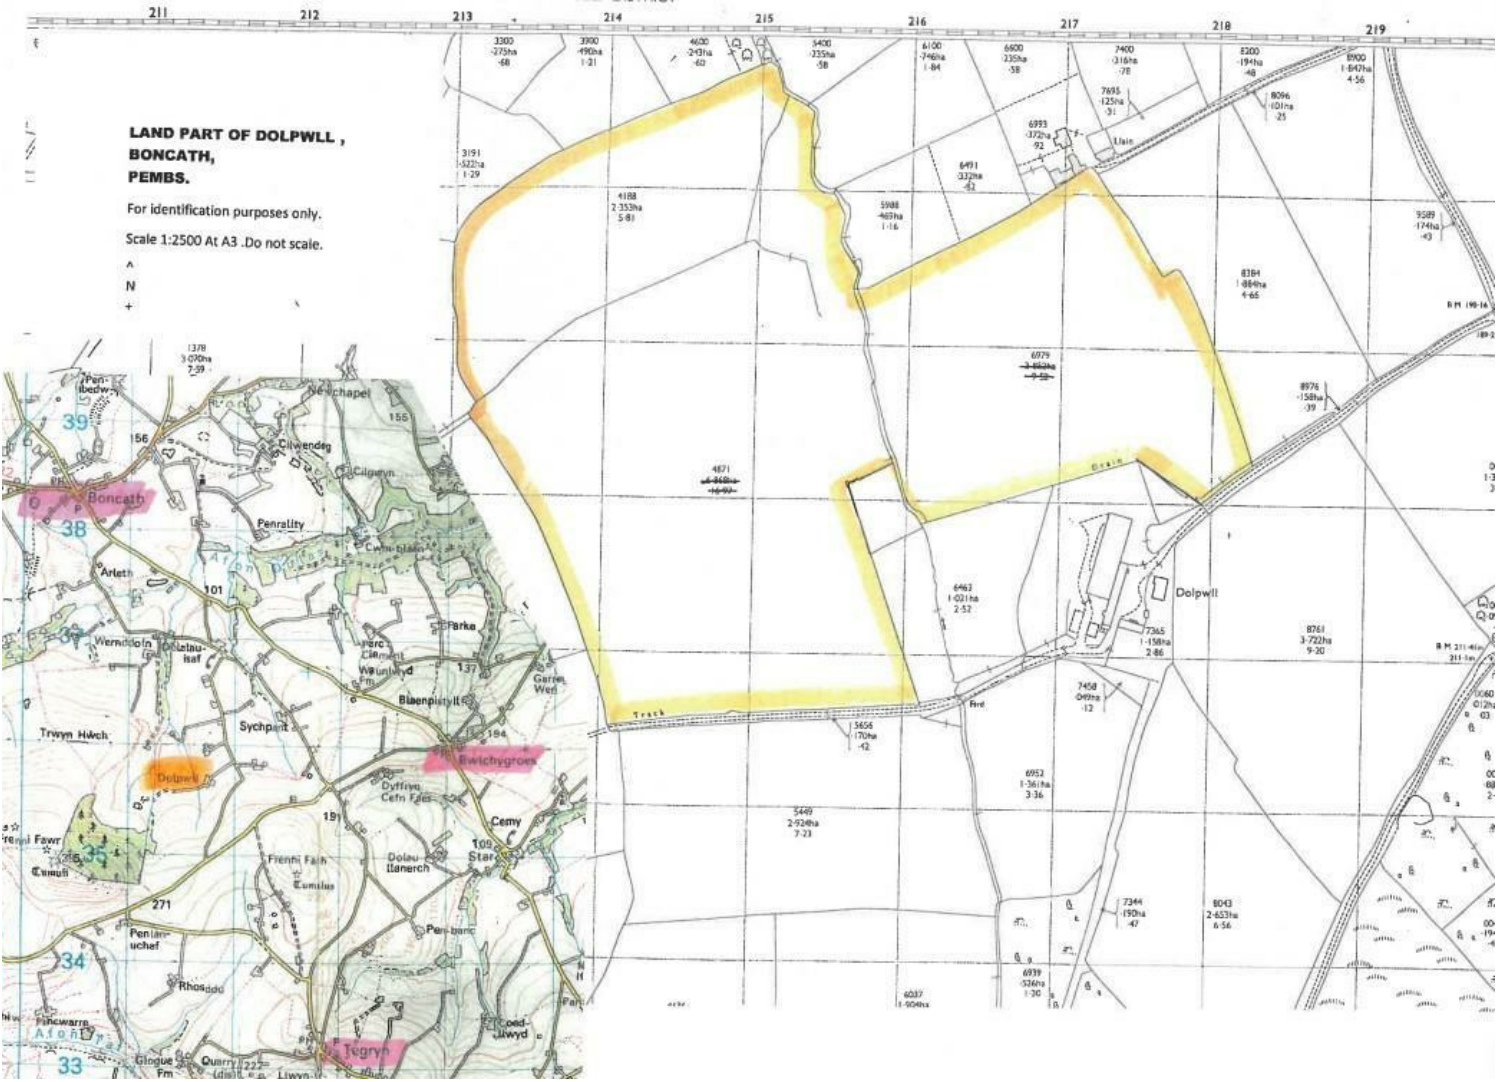

These particulars, whilst believed to be accurate are set out as a general outline only for guidance and do not constitute any part of an offer or contract. Intending purchasers should not rely on them as statements of representation of fact, but must satisfy themselves by inspection or otherwise as to their accuracy. No person in this firm's employment has the authority to make or give any representation or warranty in respect of the property.