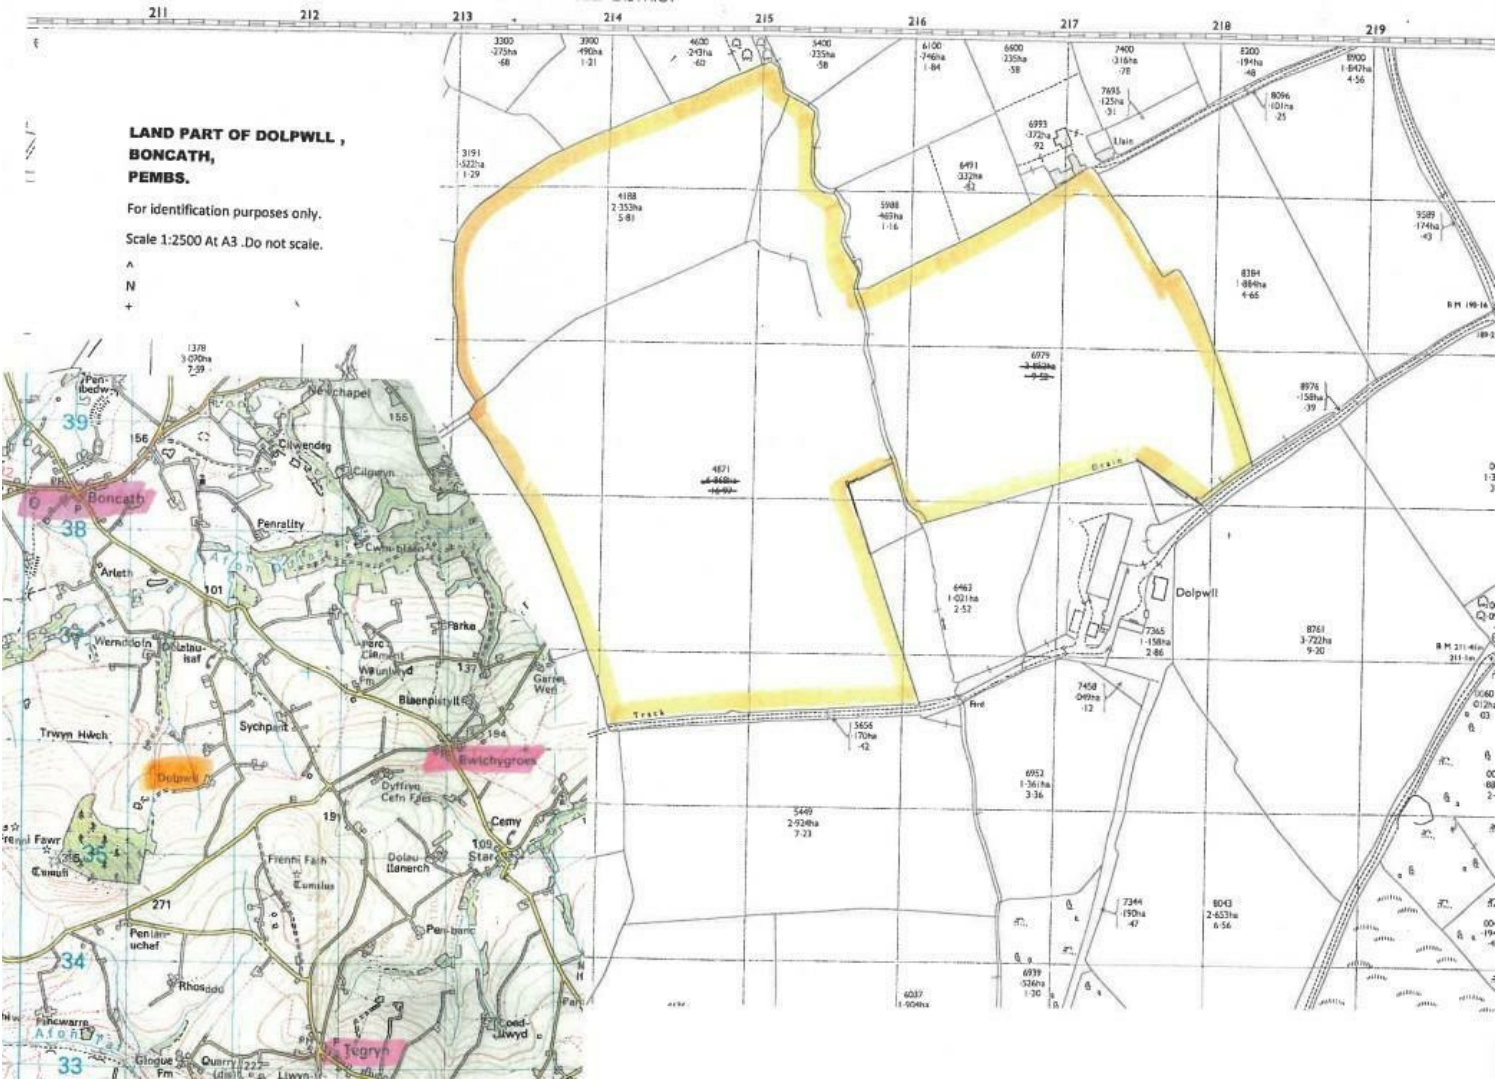

These particulars, whilst believed to be accurate are set out as a general outline only for guidance and do not constitute any part of an offer or contract. Intending purchasers should not rely on them as statements of representation of fact, but must satisfy themselves by inspection or otherwise as to their accuracy. No person in this firm's employment has the authority to make or give any representation or warranty in respect of the property.