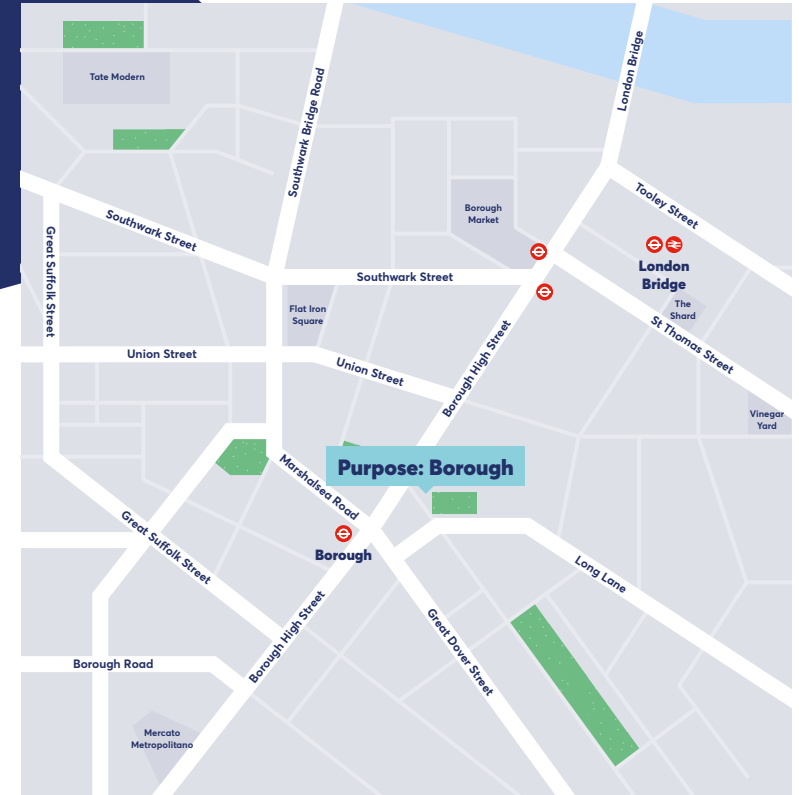

# Location

1. Borough Market
2. Padella
3. Flat Iron Square
4. Caravan
5. Bao

The local area is renowned for its vibrant amenities that will all be on your doorstep.

Borough Market is only a short walk away, with its world-famous food and drink offerings. Flat Iron Square is also nearby, with numerous restaurants and bars.

Waterloo

12

Canary Wharf

14

Liverpool Street

19

King's Cross St Pancras

41