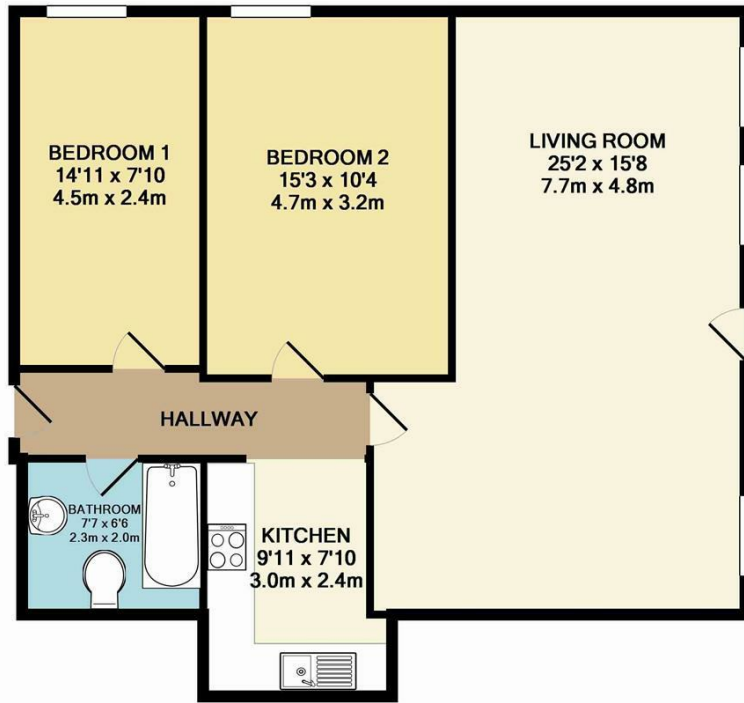

buckleyfrayne

TOTAL APPROX. FLOOR AREA 791 SQ.FT. (73.5 SQ.M.)

Whilst every attempt has been made to ensure the accuracy of the floor plan contained here, measurements of doors, windows, rooms and any other items are approximate and no responsibility is taken for any error, omission, or mis-statement. This plan is for illustrative purposes only and should be used as such by any prospective purchaser. The services, systems and appliances shown have not been tested and no guarantee as to their operability or efficiency can be given
Made with Metropix ©2016