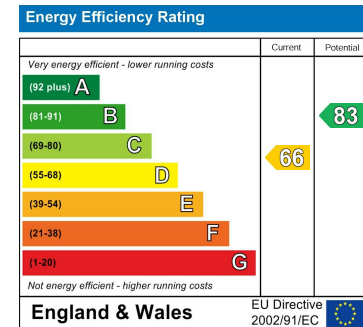

Agents Note: Whilst every care has been taken to prepare these particulars, they are for guidance purposes only. All measurements are approximate and are for general guidance purposes only and whilst every care has been taken to ensure their accuracy, they should not be relied upon and potential buyers/tenants are advised to recheck the measurements

Manchester Office Lettings
6-14 Great Ancoats Street
Northern Quarter
Manchester
M4 5AZ

0161 236 0004
mark.buckley@buckleyfrayne.co.uk
www.buckleyfrayne.co.uk

buckleyfrayne