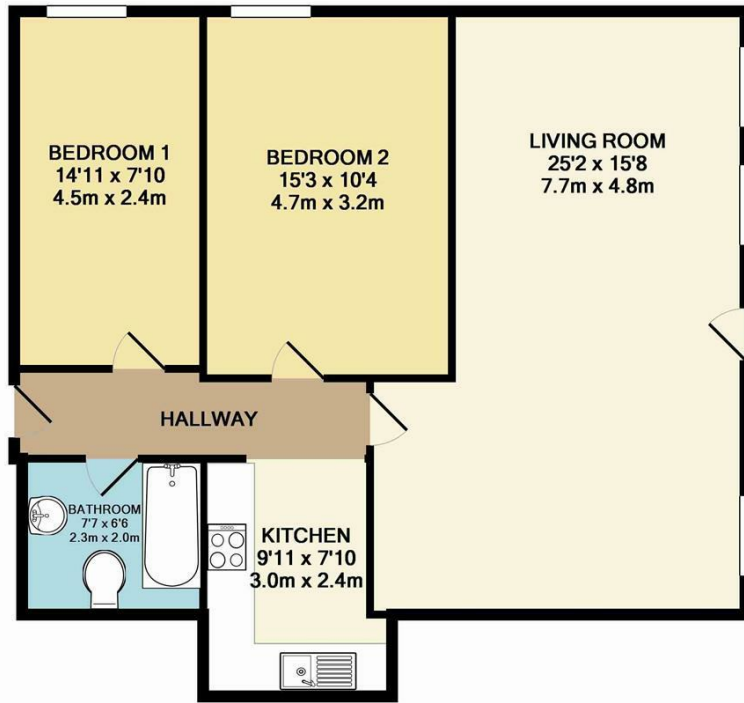

**buckleyfrayne**

TOTAL APPROX. FLOOR AREA 791 SQ.FT. (73.5 SQ.M.)

Whilst every attempt has been made to ensure the accuracy of the floor plan contained here, measurements of doors, windows, rooms and any other items are approximate and no responsibility is taken for any error, omission, or mis-statement. This plan is for illustrative purposes only and should be used as such by any prospective purchaser. The services, systems and appliances shown have not been tested and no guarantee as to their operability or efficiency can be given  
Made with Metropix ©2016