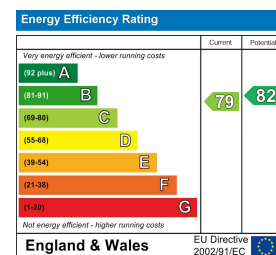

Terrain Map

Floor Plan

Viewing

Please contact our Formby Office on 01704 835780 if you wish to arrange a viewing appointment for this property or require further information.

Energy Efficiency Graph

These particulars, whilst believed to be accurate are set out as a general outline only for guidance and do not constitute any part of an offer or contract. Intending purchasers should not rely on them as statements of representation of fact, but must satisfy themselves by inspection or otherwise as to their accuracy. No person in this firm's employment has the authority to make or give any representation or warranty in respect of the property.