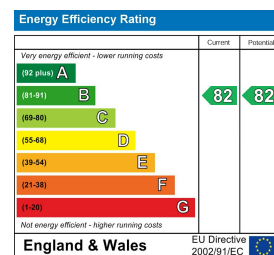

Hybrid Map

Terrain Map

Floor Plan

Viewing

Please contact our Formby Office on 01704 835780 if you wish to arrange a viewing appointment for this property or require further information.

Energy Efficiency Graph