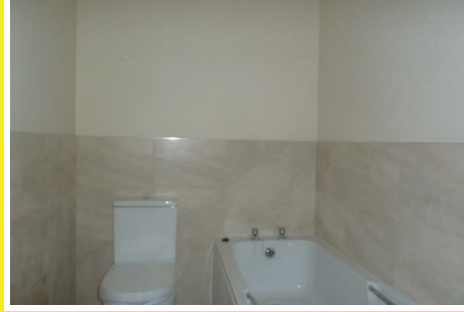

KAREN PARKS
SALES & LETTINGS

87 Alderson Crescent

Formby, Liverpool, L37 3LY

£900 Per Calendar Month

87 Alderson Crescent

Formby, Liverpool, L37 3LY

£900 Per Calendar Month

Road Map