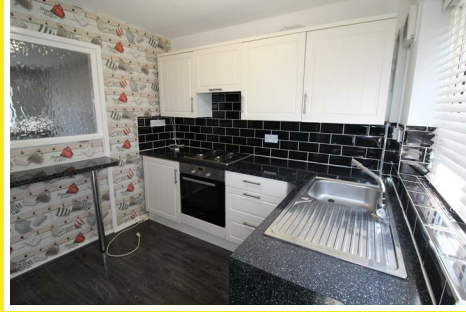

30 Smithy Green

Formby, Liverpool, L37 3PR

£925 Per Calendar Month