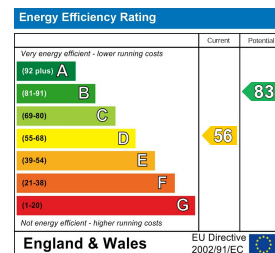

Energy Efficiency Graph

These particulars, whilst believed to be accurate are set out as a general outline only for guidance and do not constitute any part of an offer or contract. Intending purchasers should not rely on them as statements of representation of fact, but must satisfy themselves by inspection or otherwise as to their accuracy. No person in this firm's employment has the authority to make or give any representation or warranty in respect of the property.