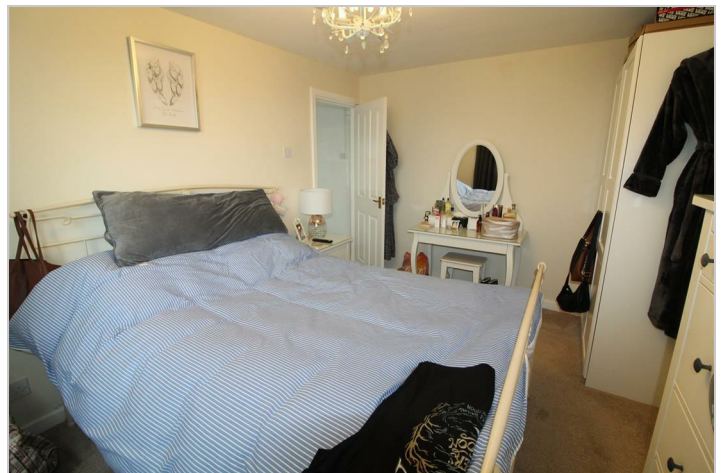

65 Alt Road, Formby

, Liverpool, L37 6DB

£1,500 Per Calendar Month

Road Map

Hybrid Map

Terrain Map

Floor Plan

Viewing