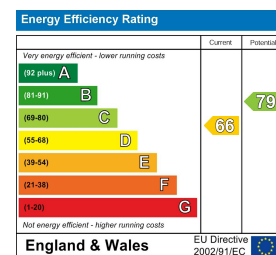

Hybrid Map

Terrain Map

Floor Plan

Viewing

Please contact our Formby Office on 01704 835780 if you wish to arrange a viewing appointment for this property or require further information.

Energy Efficiency Graph