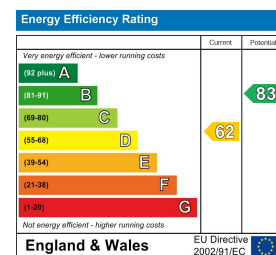

Terrain Map

Floor Plan

Viewing

Please contact our Formby Office on 01704 835780 if you wish to arrange a viewing appointment for this property or require further information.

Energy Efficiency Graph

These particulars, whilst believed to be accurate are set out as a general outline only for guidance and do not constitute any part of an offer or contract. Intending purchasers should not rely on them as statements of representation of fact, but must satisfy themselves by inspection or otherwise as to their accuracy. No person in this firm's employment has the authority to make or give any representation or warranty in respect of the property.