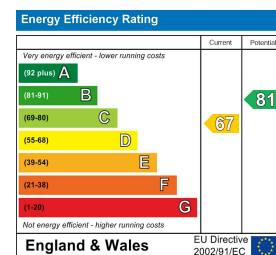

Hybrid Map

Terrain Map

Floor Plan

Viewing

Please contact our Formby Office on 01704 835780 if you wish to arrange a viewing appointment for this property or require further information.

Energy Efficiency Graph