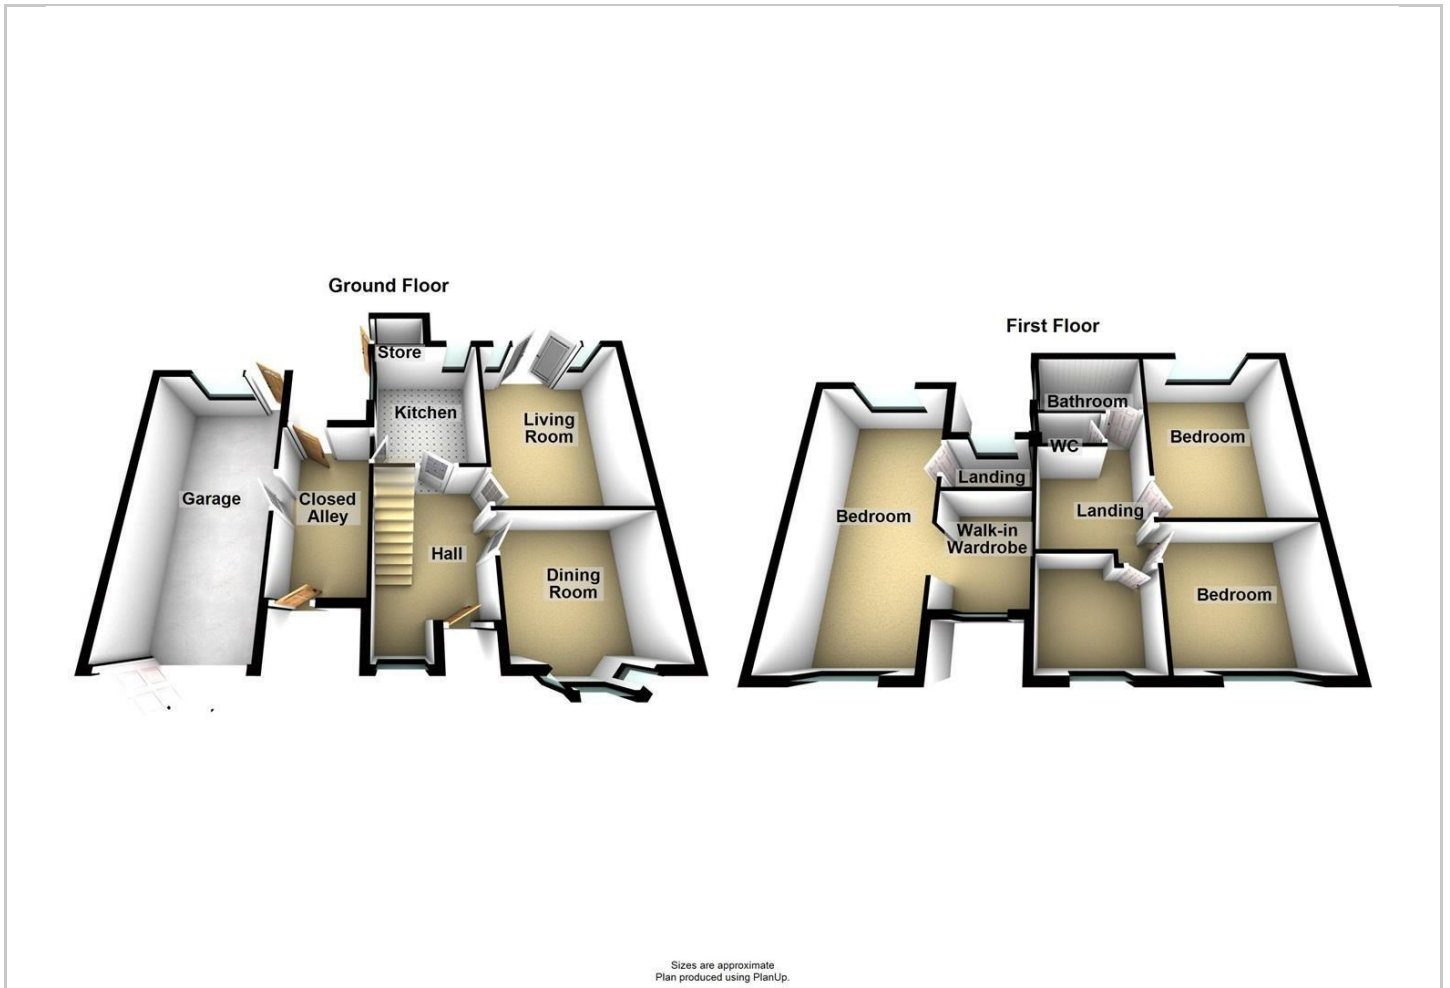

Floor Plan

Viewing

Please contact our Formby Office on 01704 835780 if you wish to arrange a viewing appointment for this property or require further information.